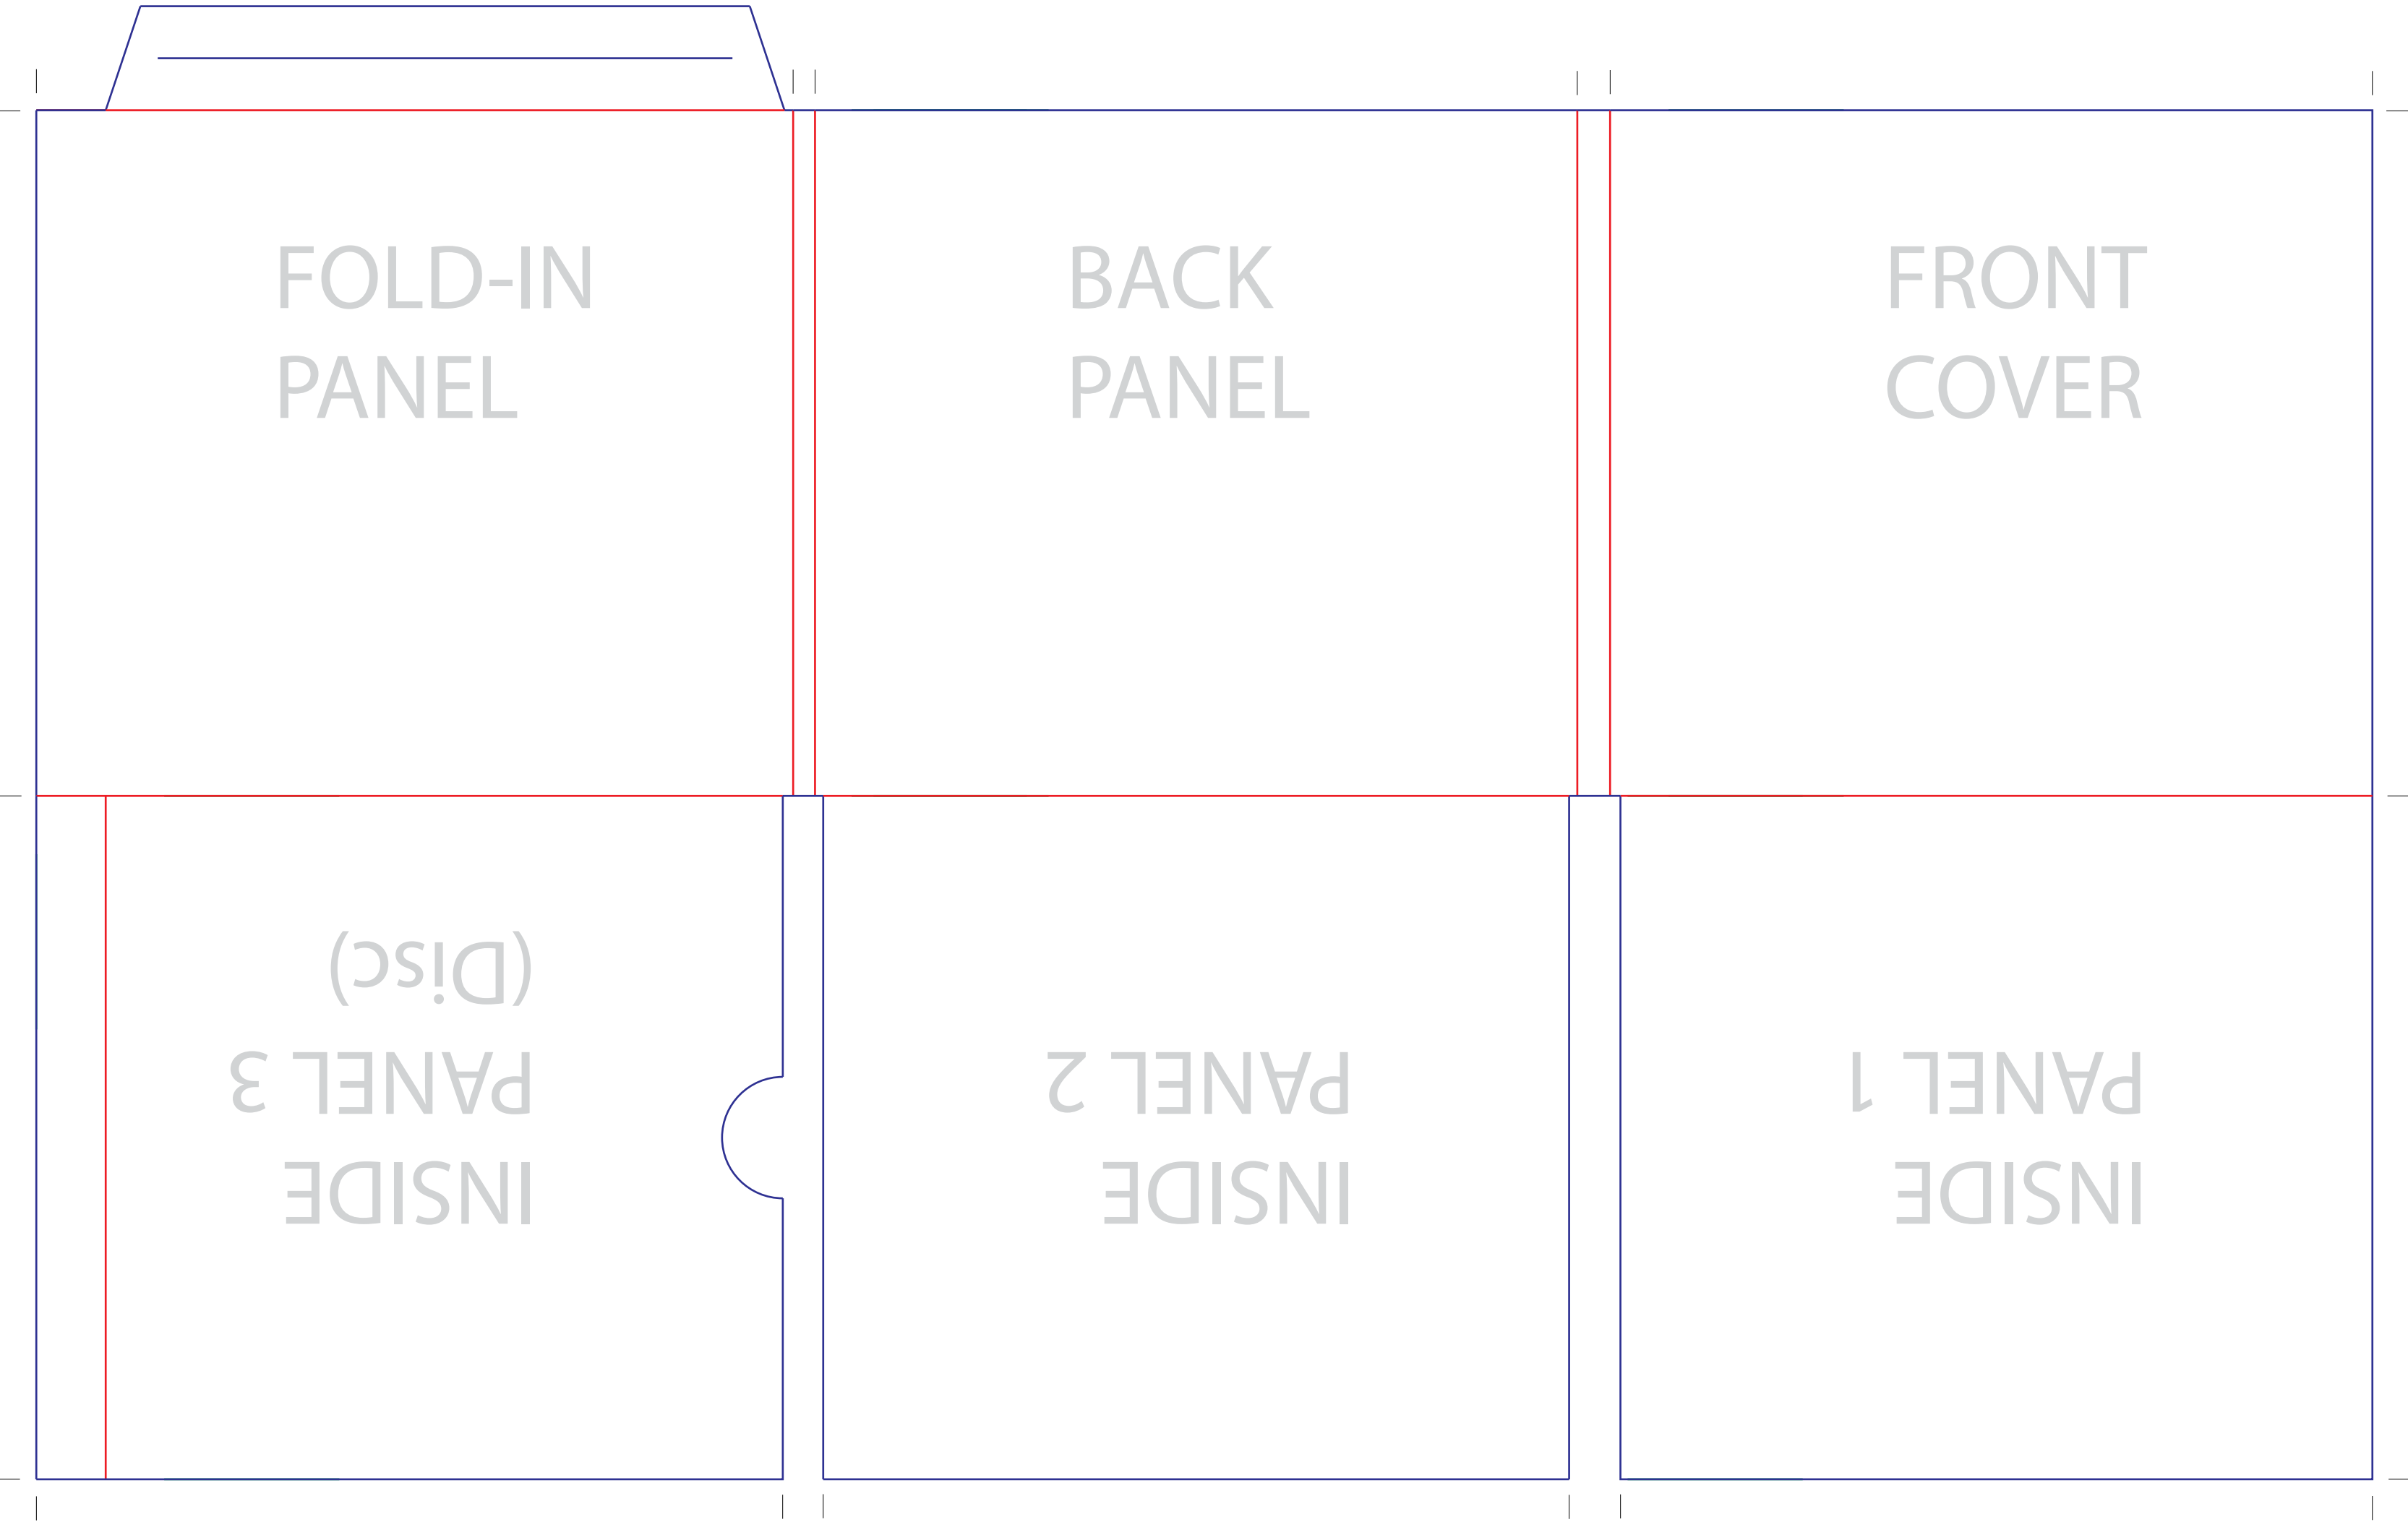

Die#11609 6-panel, 1CD Wallet with THUMBHOLE NOTCH

FOLD-IN  
PANEL

BACK  
PANEL

FRONT  
COVER

INSIDE  
PANEL 3  
(Disc)

INSIDE  
PANEL 2

INSIDE  
PANEL 1