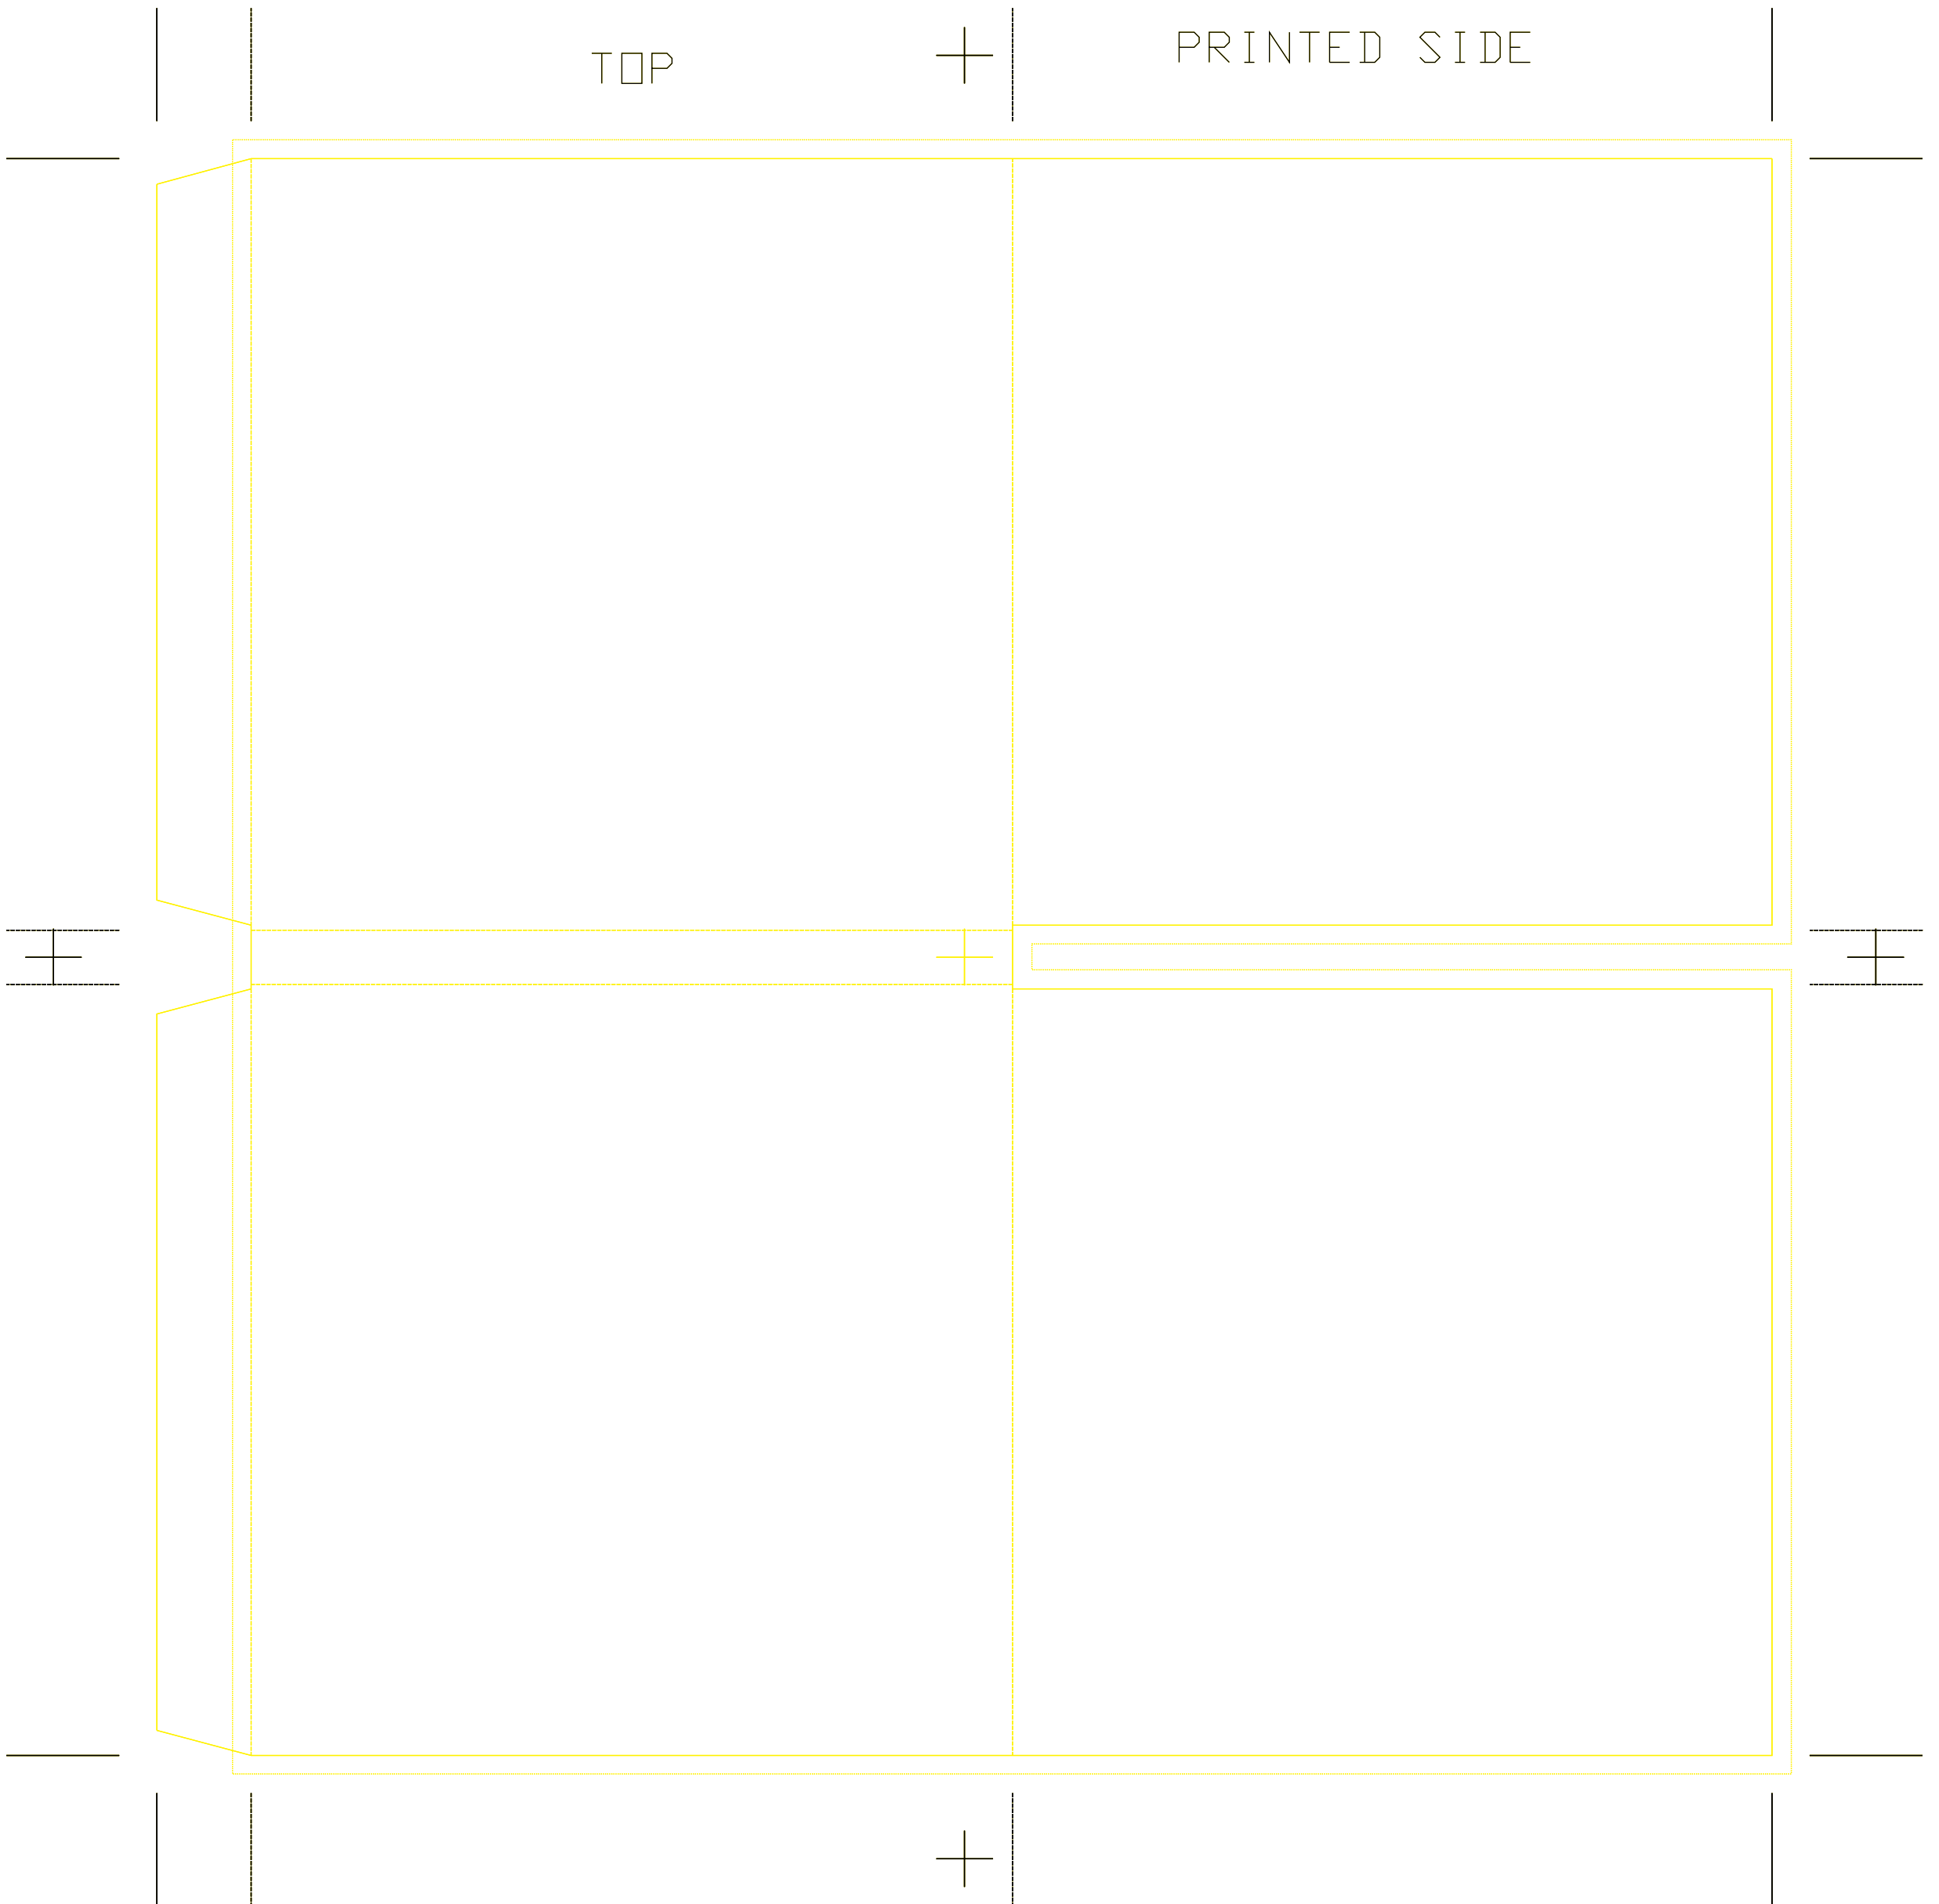

TOP

PRINTED SIDE

5.1/8" X 23/64" X 5.1/16"

**PLAY-IT**  
PRODUCTIONS

4-panel 2-CD wallet