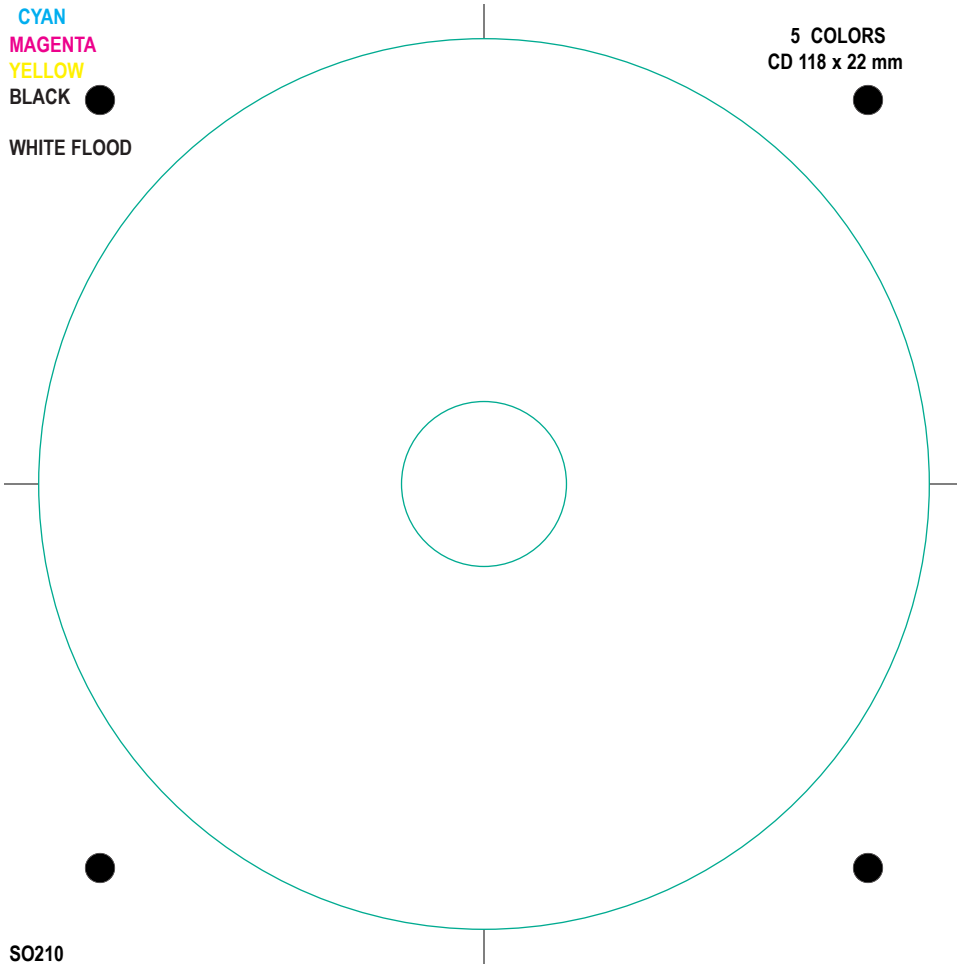

CYAN
MAGENTA
YELLOW
BLACK ●
WHITE FLOOD

5 COLORS
CD 118 x 22 mm ●

S0210